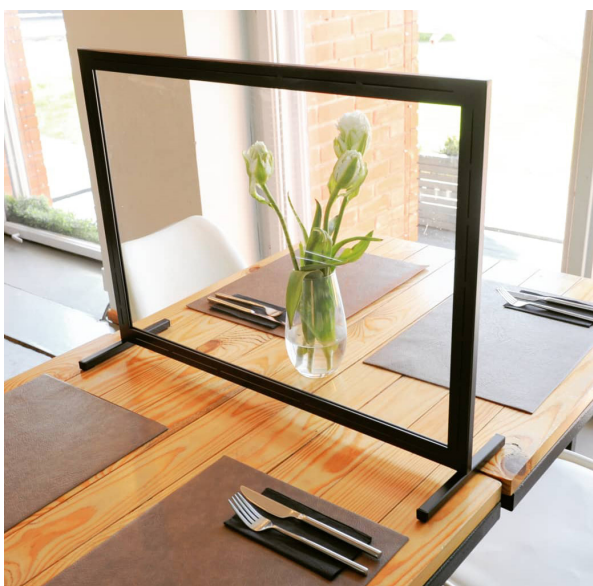

## PLEXI SCREENS

We offer transparent screens with metal frame, in any size you need, but we also have screens with standard dimensions that can be delivered very quickly.

PC - 60

Plexi screen - Dimensions 60 x 53 cm ( w x h ) x 20 cm  
Price vat incl: 99 €