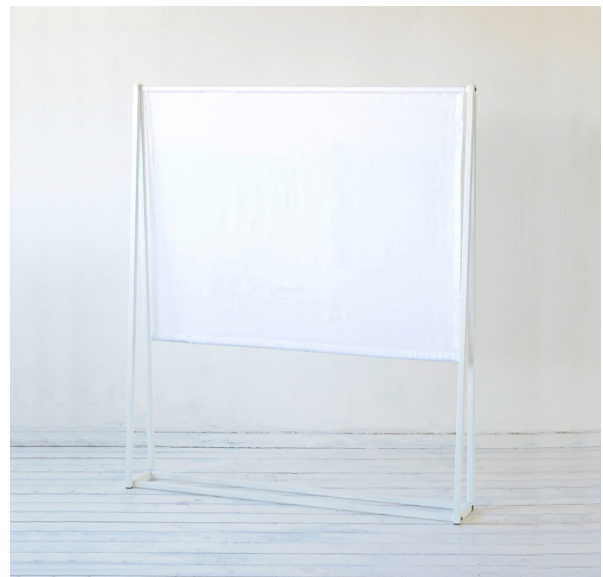

PCA - 120

Screen with textile. Dimensions 120 x 140 cm (w x h) x 40 cm
Price vat incl: 199 €
These 2 items can also be orderd with plexi, ask for an offer.